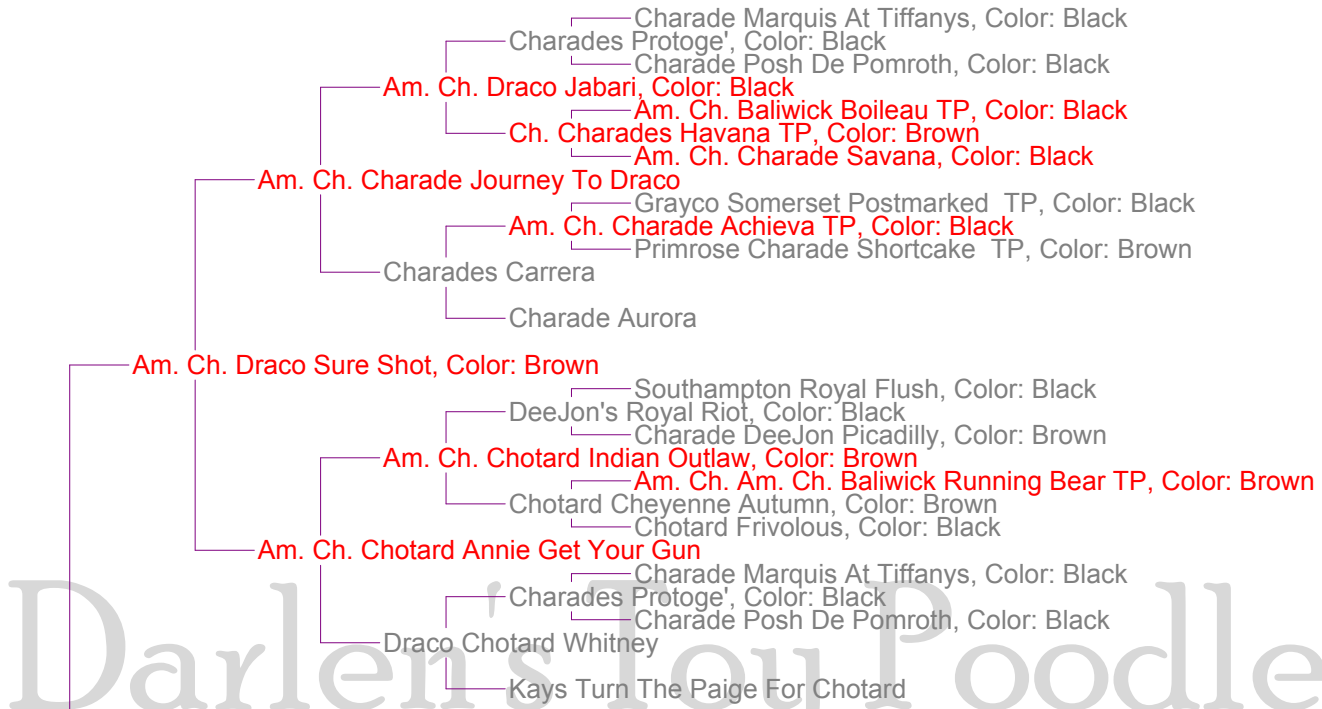

# Pedigree for Sophie-Remy Puppies

Color: Black

Date of Birth: 07/15/2010

Sophie-Remy Puppies

Darlen's Toy Poodles